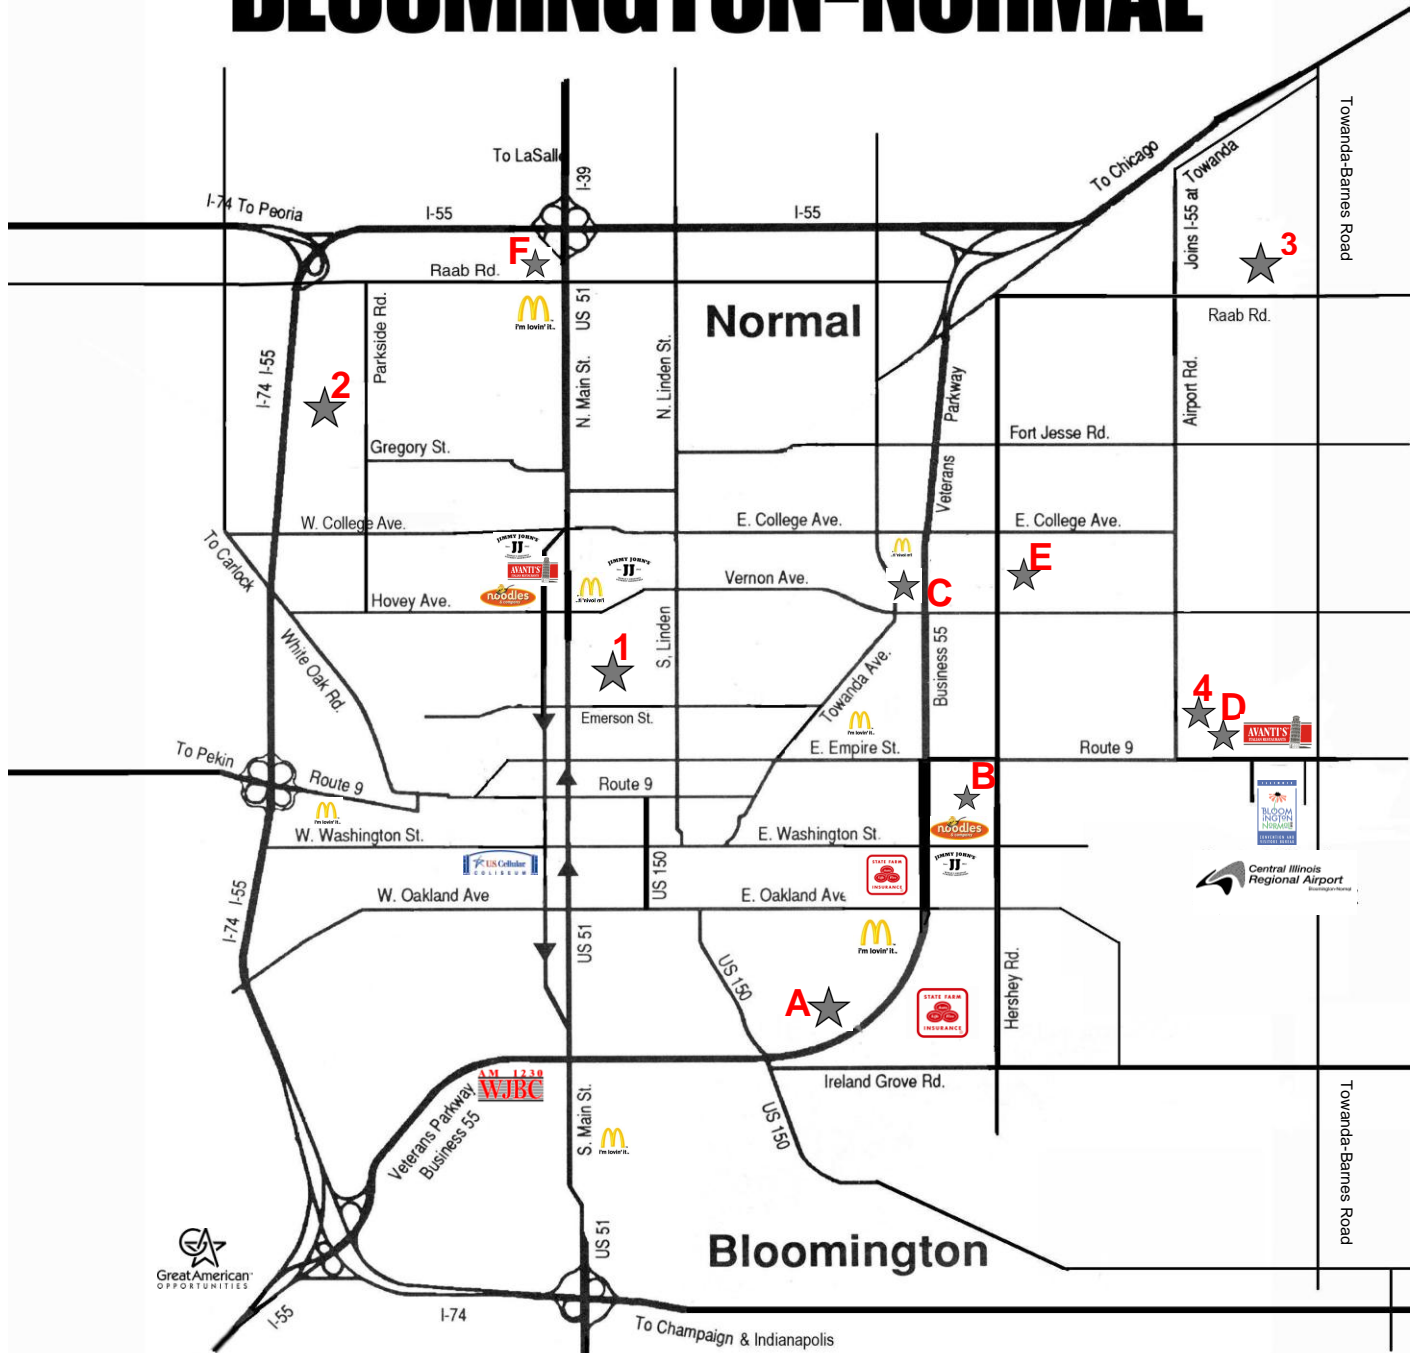

BLOOMINGTON-NORMAL

Tournament Venues

- 1 – IWU Shirk Center
- 2 – West (Normal) H.S.
- 3 – Normal Community H.S.
- 4 – Blm. Central Catholic H.S.

Hotels

- A – Double Tree Hotel
- B – Eastland Suites
- C – Hampton Inn & Suites
- D – Holiday Inn & Suites Airport
- E – The Chateau
- F – University Inn

Bloomington McDonald's

- = 525 Brock Drive
- = 1610 E. Empire
- = 2410 S. Main
- = 2507 E. Oakland

Normal McDonald's

- = 1535 E. College
- = 806 S. Main
- = 1607 N. Main

Jimmy John's

- = 305 S. Main, Nrml
- = 207 W. North, Nrml
- = 2301 E. Washington, Blm

Noodle's & Company

- = 609 S. Main, Nrml
- = 305 N. Veterans, Blm

Avanti's Italian Restaurant

- = 407 S. Main, Nrml